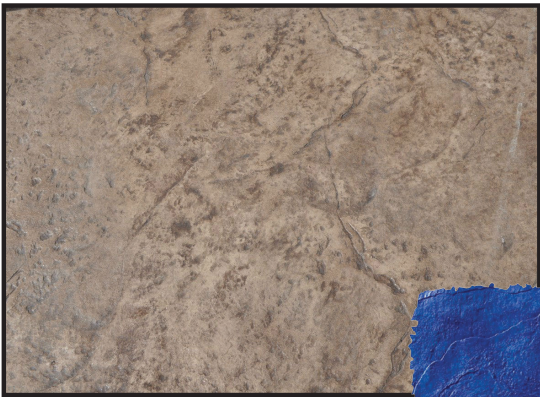

RENTAL STAMPS

PULASKI LOCATION

RANDOM STONE
FM700

ASHLAR CUT SLATE
FM3125

LARGE
ASHLAR CUT SLATE
FM3510

HERRINGBOND USED BRICK
FM5000

LONDON COBBLE
FM540a

GILPIN FALLS PLANKS
BST7380R

WOOD PLANKS
BW170R

www.georgelwilson.com
Call for availability and pricing

4266 State Route 422
Pulaski, PA 16143
724-964-8822

OLD GRANITE CLEFTSTONE
Stone 40GR

SEAMLESS ROMAN SLATE
Slate 4RSR

SEAMLESS ITALIAN SLATE
Slate 4ISR

RECLAIMED TIMBER
Planks BW1600R

SANTA FE RANDOM
Stone RS700AR

RUNNING BOND USED BRICK
FM5100

GRAND ASHLAR
FM3675

SLATE BORDER
TM1010