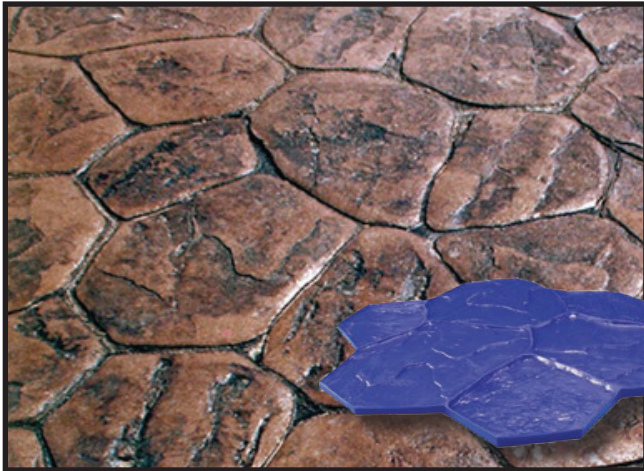

RENTAL STAMPS

PULASKI LOCATION

RANDOM STONE
FM700

ASHLAR CUT SLATE
FM3125

LARGE
ASHLAR CUT SLATE
FM3510

HERRINGBOND USED BRICK
FM5000

LONDON COBBLE
FM540a

GILPIN FALLS PLANKS
BST7380R

WOOD PLANKS
BW170R

www.georgelwilson.com
Call for availability and pricing

4266 State Route 422
Pulaski, PA 16143
724-964-8822

OLD GRANITE CLEFTSTONE
Stone 40GR

SEAMLESS ROMAN SLATE
Slate 4RSR

SEAMLESS ITALIAN SLATE
Slate 4ISR

RECLAIMED TIMBER
Planks BW1600R

SANTA FE RANDOM
Stone RS700AR

RUNNING BOND USED BRICK
FM5100

GRAND ASHLAR
FM3675

SLATE BORDER
TM1010