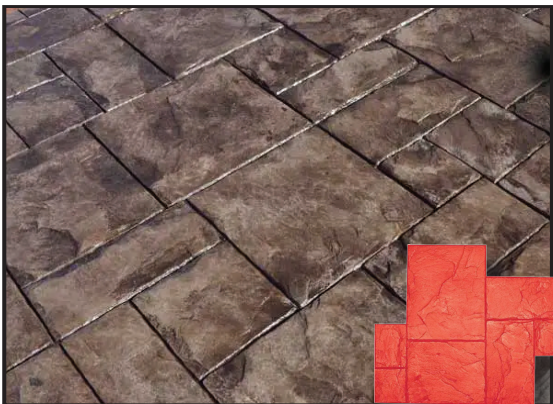

RENTAL STAMPS

PULASKI LOCATION

RANDOM STONE
FM700

ASHLAR CUT SLATE
FM3125

LARGE
ASHLAR CUT SLATE
FM3510

HERRINGBOND USED BRICK
FM5000

LONDON COBBLE
FM540a

GILPIN FALLS PLANKS
BST7380R

WOOD PLANKS
BW170R

www.georgelwilson.com
Call for availability and pricing

4266 State Route 422
Pulaski, PA 16143
724-964-8822

OLD GRANITE CLEFTSTONE
Stone 40GR

SEAMLESS ROMAN SLATE
Slate 4RSR

SEAMLESS ITALIAN SLATE
Slate 4ISR

RECLAIMED TIMBER
Planks BW1600R

SANTA FE RANDOM
Stone RS700AR

RUNNING BOND USED BRICK
FM5100

GRAND ASHLAR
FM3675

SLATE BORDER
TM1010