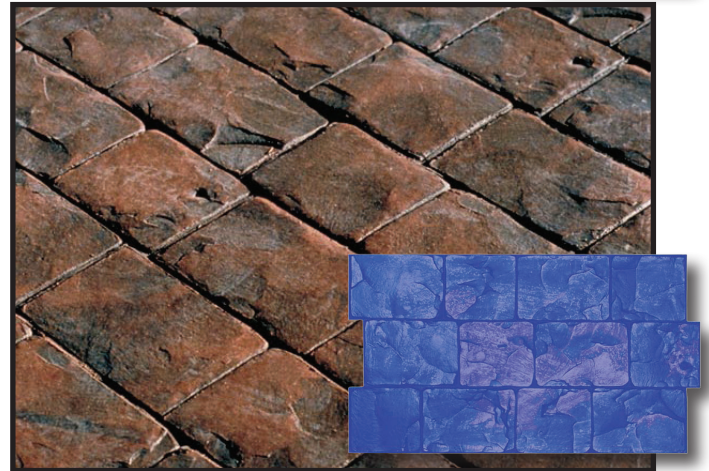

RENTAL STAMPS

PULASKI LOCATION

RANDOM STONE
FM700

ASHLAR CUT SLATE
FM3125

LARGE
ASHLAR CUT SLATE
FM3510

HERRINGBOND USED BRICK
FM5000

LONDON COBBLE
FM540a

GILPIN FALLS PLANKS
BST7380R

WOOD PLANKS
BW170R

www.georgelwilson.com
Call for availability and pricing

4266 State Route 422
Pulaski, PA 16143
724-964-8822

OLD GRANITE CLEFTSTONE
Stone 40GR

SEAMLESS ROMAN SLATE
Slate 4RSR

SEAMLESS ITALIAN SLATE
Slate 4ISR

RECLAIMED TIMBER
Planks BW1600R

SANTA FE RANDOM
Stone RS700AR

RUNNING BOND USED BRICK
FM5100

GRAND ASHLAR
FM3675

SLATE BORDER
TM1010