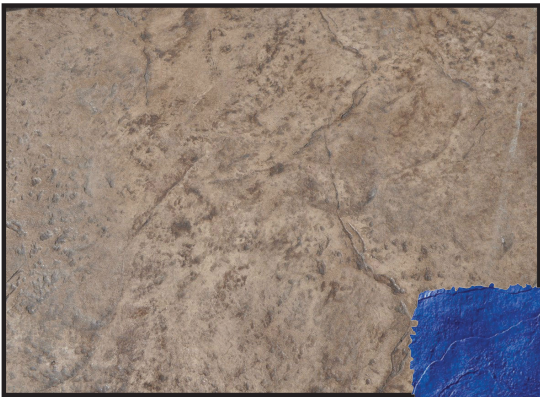

# RENTAL STAMPS

PULASKI LOCATION

**RANDOM STONE**  
FM700

**ASHLAR CUT SLATE**  
FM3125

**LARGE**  
**ASHLAR CUT SLATE**  
FM3510

**HERRINGBOND USED BRICK**  
FM5000

**LONDON COBBLE**  
FM540a

**GILPIN FALLS PLANKS**  
BST7380R

**WOOD PLANKS**  
BW170R

[www.georgelwilson.com](http://www.georgelwilson.com)  
Call for availability and pricing

4266 State Route 422  
Pulaski, PA 16143  
**724-964-8822**

**OLD GRANITE CLEFTSTONE**  
Stone 40GR

**SEAMLESS ROMAN SLATE**  
Slate 4RSR

**SEAMLESS ITALIAN SLATE**  
Slate 4ISR

**RECLAIMED TIMBER**  
Planks BW1600R

**SANTA FE RANDOM**  
Stone RS700AR

**RUNNING BOND USED BRICK**  
FM5100

**GRAND ASHLAR**  
FM3675

**SLATE BORDER**  
TM1010