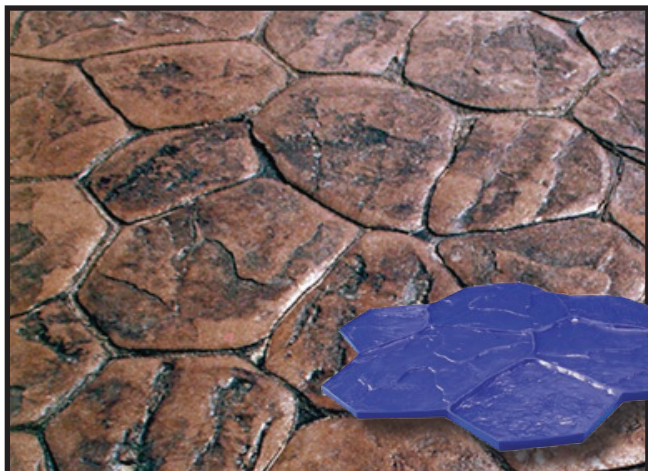

# RENTAL STAMPS

PULASKI LOCATION

**RANDOM STONE**  
FM700

**ASHLAR CUT SLATE**  
FM3125

**LARGE**  
**ASHLAR CUT SLATE**  
FM3510

**HERRINGBOND USED BRICK**  
FM5000

**LONDON COBBLE**  
FM540a

**GILPIN FALLS PLANKS**  
BST7380R

**SEAMLESS ROMAN SLATE**  
Slate 4RSR

**SEAMLESS ITALIAN SLATE**  
Slate 4ISR

**RECLAIMED TIMBER**  
Planks BW1600R

**SANTA FE RANDOM**  
Stone RS700AR

**RUNNING BOND USED BRICK**  
FM5100

**GRAND ASHLAR**  
FM3675

**SLATE BORDER**  
TM1010