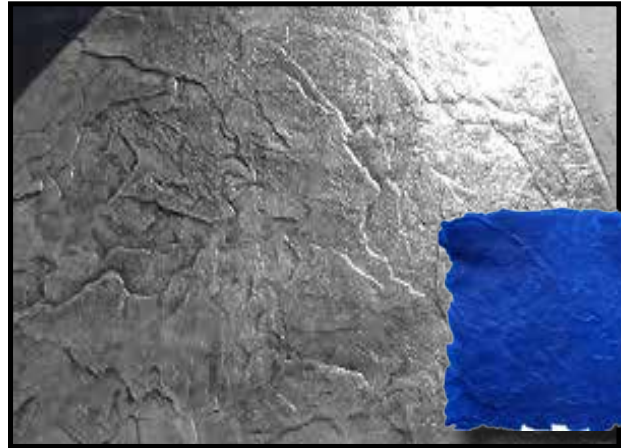

SEAMLESS ROMAN SLATE
Slate 4RSR