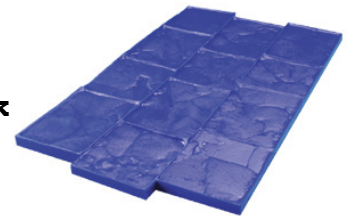

# STAMP RENTALS

**Random Stone**

**Ashlar Cut Slate**

**London Cobble**

**Running Bond Used Brick**

**Random Boardwalk  
6" Planks**

## Proline Seamless Skins™

**Old Granite Cleft Stone**

**Seamless Roman Slate**

**Seamless Italian Slate**

### Innovative Interchangeable Mats

**Size:  
41" X 41"**

What makes this pattern unique is that the 3 sizes are interchangeable- for a truly random natural look. Consider using our Santa Fe Random Stone Small in walkways, leading to large drive-way areas using a mixture of Santa Fe Stone Medium and Santa Fe Stone Large. Scale up or down- it's so easy with Proline's Santa Fe Stone Series. Added bonus: each size comes in 2 different color-coded patterns, allowing for a more random pattern.

There are a total of 12 stamp patterns in this series.

A natural stone with a exclusive characteristic. Our Santa Fe Random Pattern comes in 3 sizes of stone- small, medium and large- with a light sandstone background.