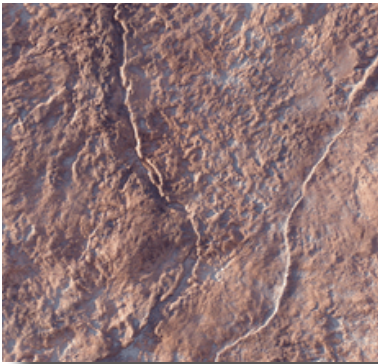

# STAMP RENTALS

**Random Stone**

**Ashlar Cut Slate**

**London Cobble**

**Running Bond Used Brick**

**Random Boardwalk  
6" Planks**

## Proline Seamless Skins™

**Old Granite Cleft Stone**

**Seamless Roman Slate**

**Seamless Italian Slate**

### Innovative Interchangeable Mats

**Size:  
41" X 41"**

What makes this pattern unique is that the 3 sizes are interchangeable- for a truly random natural look. Consider using our Santa Fe Random Stone Small in walkways, leading to large drive-way areas using a mixture of Santa Fe Stone Medium and Santa Fe Stone Large. Scale up or down- it's so easy with Proline's Santa Fe Stone Series. Added bonus: each size comes in 2 different color-coded patterns, allowing for a more random pattern.

There are a total of 12 stamp patterns in this series.

A natural stone with a exclusive characteristic. Our Santa Fe Random Pattern comes in 3 sizes of stone- small, medium and large- with a light sandstone background.