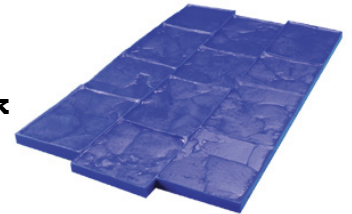

London Cobble

**Random Boardwalk
6" Planks**

Proline Seamless Skins™

Old Granite Cleft Stone

Seamless Roman Slate

Seamless Italian Slate

Santa Fe Stone

Innovative Interchangeable Mats

Size:
41" X 41"

What makes this pattern unique is that the 3 sizes are interchangeable- for a truly random natural look. Consider using our Santa Fe Random Stone Small in walkways, leading to large drive-way areas using a mixture of Santa Fe Stone Medium and Santa Fe Stone Large. Scale up or down- it's so easy with Proline's Santa Fe Stone Series. Added bonus: each size comes in 2 different color-coded patterns, allowing for a more random pattern.

There are a total of 12 stamp patterns in this series.

A natural stone with a exclusive characteristic. Our Santa Fe Random Pattern comes in 3 sizes of stone- small, medium and large- with a light sandstone background.