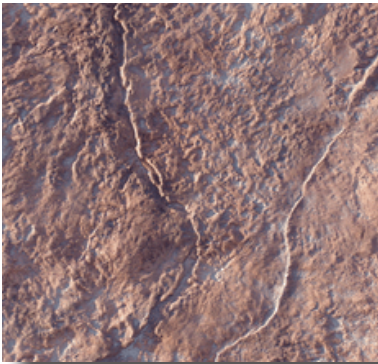

London Cobble

**Random Boardwalk
6" Planks**

Proline Seamless Skins™

Old Granite Cleft Stone

Seamless Roman Slate

Seamless Italian Slate

Santa Fe Stone

Innovative Interchangeable Mats

Size:
41" X 41"

What makes this pattern unique is that the 3 sizes are interchangeable- for a truly random natural look. Consider using our Santa Fe Random Stone Small in walkways, leading to large drive-way areas using a mixture of Santa Fe Stone Medium and Santa Fe Stone Large. Scale up or down- it's so easy with Proline's Santa Fe Stone Series. Added bonus: each size comes in 2 different color-coded patterns, allowing for a more random pattern.

There are a total of 12 stamp patterns in this series.

A natural stone with a exclusive characteristic. Our Santa Fe Random Pattern comes in 3 sizes of stone- small, medium and large- with a light sandstone background.